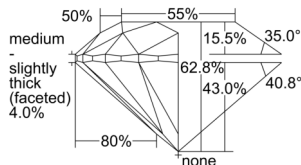

GIA®

FACSIMILE

GIA REPORT 6502133708

Verify this report at GIA.edu

GIA NATURAL DIAMOND DOSSIER®

August 21, 2024
GIA Report Number 6502133708
Shape and Cutting Style ..... Round Brilliant
Measurements ..... 5.89 - 5.94 x 3.72 mm

GRADING RESULTS

Carat Weight ..... 0.80 carat
Color Grade ..... D
Clarity Grade SI2
Cut Grade ..... Excellent

ADDITIONAL GRADING INFORMATION

Polish ..... Excellent
Symmetry ..... Excellent
Fluorescence ..... Medium Blue
Clarity Characteristics ..... Crystal, Cloud
Inscription(s): GIA 6502133708

PROPORTIONS

Profile to actual proportions

GRADING SCALES

GIA COLOR SCALE

COLORLESS	D
	E
	F
	G
	H
	I
	J
NEAR COLORLESS	K
	L
Faint	M
	N
	O
	P
Very Light	Q
	R
	S
	T
	U
	V
Light	W
	X
	Y
	Z

GIA CLARITY SCALE

FLAWLESS	VERY VERY SLIGHTLY INCLUDED	VVS₁	VERY SLIGHTLY INCLUDED	SI₁	SLIGHTLY INCLUDED	I₁	
							FLAWLESS
INTERNALLY FLAWLESS	VERY SLIGHTLY INCLUDED	VVS₂	VERY SLIGHTLY INCLUDED	SI₂	SLIGHTLY INCLUDED	I₂	
		VS₁		VS₂		I₃	

GIA CUT SCALE

EXCELLENT
VERY GOOD
GOOD
FAIR
POOR