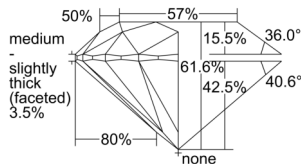

GIA®

FACSIMILE

GIA REPORT 6502102074

Verify this report at GIA.edu

GIA NATURAL DIAMOND DOSSIER®

August 05, 2024
GIA Report Number 6502102074
Shape and Cutting Style ..... Round Brilliant
Measurements ..... 4.29 - 4.32 x 2.65 mm

GRADING RESULTS

Carat Weight ..... 0.30 carat
Color Grade ..... F
Clarity Grade S11
Cut Grade ..... Excellent

ADDITIONAL GRADING INFORMATION

Polish ..... Very Good
Symmetry ..... Excellent
Fluorescence ..... Faint
Clarity Characteristics ..... Crystal, Feather
Inscription(s): GIA 6502102074

PROPORTIONS

Profile to actual proportions

GRADING SCALES

GIA COLOR SCALE	GIA CLARITY SCALE	GIA CUT SCALE	
D	FLAWLESS	EXCELLENT	
E	INTERNALLY FLAWLESS		
F		VVS₁	VERY GOOD
G	VVS₂		
H	VS₁	GOOD	
I	VS₂		
J	S1₁	FAIR	
K	S1₂		
L	I₁	POOR	
M	I₂		
N	I₃		
O			
P			
Q			
R			
S			
T			
U			
V			
W			
X			
Y			
Z