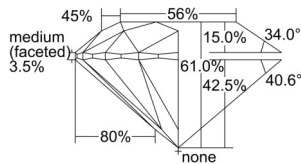

GIA®

FACSIMILE

GIA REPORT 6502087291

Verify this report at GIA.edu

GIA NATURAL DIAMOND DOSSIER®

August 01, 2024
GIA Report Number 6502087291
Shape and Cutting Style ..... Round Brilliant
Measurements ..... 4.95 - 4.96 x 3.02 mm

GRADING RESULTS

Carat Weight ..... 0.45 carat
Color Grade ..... E
Clarity Grade S11
Cut Grade ..... Excellent

ADDITIONAL GRADING INFORMATION

Polish ..... Excellent
Symmetry ..... Excellent
Fluorescence ..... Faint
Clarity Characteristics ..... Crystal, Feather
Inscription(s): GIA 6502087291

PROPORTIONS

Profile to actual proportions

GRADING SCALES

GIA COLOR SCALE	GIA CLARITY SCALE	GIA CUT SCALE	
D	FLAWLESS	EXCELLENT	
E	INTERNALLY FLAWLESS		
F		VVS₁	VERY GOOD
G	VVS₂		
H	VS₁	GOOD	
I	VS₂		
J	S1₁	FAIR	
K	S1₂		
L	I₁	POOR	
M	I₂		
N	I₃		
O			
P			
Q			
R			
S			
T			
U			
V			
W			
X			
Y			
Z