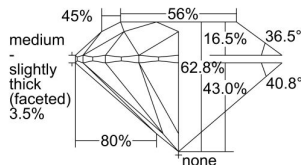

GIA®

FACSIMILE

GIA REPORT 6502044361

Verify this report at GIA.edu

GIA NATURAL DIAMOND DOSSIER®

July 29, 2024
GIA Report Number 6502044361
Shape and Cutting Style ..... Round Brilliant
Measurements ..... 5.09 - 5.11 x 3.20 mm

GRADING RESULTS

Carat Weight ..... 0.51 carat
Color Grade ..... D
Clarity Grade S11
Cut Grade ..... Excellent

ADDITIONAL GRADING INFORMATION

Polish ..... Excellent
Symmetry ..... Excellent
Fluorescence ..... None
Clarity Characteristics ..... Crystal
Inscription(s): GIA 6502044361

PROPORTIONS

Profile to actual proportions

GRADING SCALES

GIA COLOR SCALE	GIA CLARITY SCALE	GIA CUT SCALE	
D	FLAWLESS	EXCELLENT	
E	INTERNALLY FLAWLESS		
F		VVS₁	VERY GOOD
G	VVS₂		
H	VS₁	GOOD	
I	VS₂		
J	S1₁	FAIR	
K	S1₂		
L	I₁	POOR	
M	I₂		
N	I₃		
O			
P			
Q			
R			
S			
T			
U			
V			
W			
X			
Y			
Z