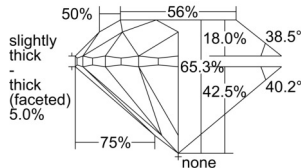

GIA®

FACSIMILE

GIA REPORT 6501376924

Verify this report at GIA.edu

GIA NATURAL DIAMOND DOSSIER®

September 09, 2024
GIA Report Number 6501376924
Shape and Cutting Style ..... Round Brilliant
Measurements ..... 5.47 - 5.51 x 3.59 mm

GRADING RESULTS

Carat Weight ..... 0.70 carat
Color Grade ..... D
Clarity Grade S11
Cut Grade ..... Very Good

ADDITIONAL GRADING INFORMATION

Polish ..... Very Good
Symmetry ..... Very Good
Fluorescence ..... Medium Blue
Clarity Characteristics ..... Crystal
Inscription(s): GIA 6501376924

PROPORTIONS

Profile to actual proportions