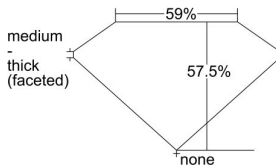

GIA®

FACSIMILE

GIA REPORT 6495871113

Verify this report at GIA.edu

GIA NATURAL DIAMOND DOSSIER®

July 10, 2024
GIA Report Number 6495871113
Shape and Cutting Style ..... Heart Brilliant
Measurements ..... 4.86 x 5.62 x 3.23 mm

GRADING RESULTS

Carat Weight ..... 0.50 carat
Color Grade ..... D
Clarity Grade VS1

ADDITIONAL GRADING INFORMATION

Polish ..... Excellent
Symmetry ..... Very Good
Fluorescence ..... None
Clarity Characteristics ..... Feather, Cloud
Inscription(s): GIA 6495871113

PROPORTIONS

Profile not to actual proportions

GRADING SCALES

GIA COLOR SCALE		GIA CLARITY SCALE	
COLORLESS	D	VERY VERY SLIGHTLY INCLUDED	FLAWLESS
	E		INTERNALLY FLAWLESS
	F		VVS₁
	G		VVS₂
	H		VS₁
	I		VS₂
	J		SI₁
	K		SI₂
	L		I₁
	M		I₂
NEAR COLORLESS	N	SLIGHTLY INCLUDED	I₃
	O		
	P		
	Q		
FAINT	R		
	S		
	T		
	U		
VERY LIGHT	V		
	W		
	X		
	Y		
LIGHT	Z