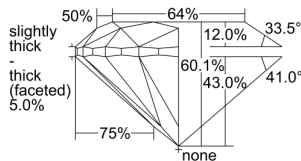

GIA®

FACSIMILE

GIA REPORT 6495746442

Verify this report at GIA.edu

GIA NATURAL DIAMOND DOSSIER®

June 25, 2024
GIA Report Number **6495746442**
Shape and Cutting Style ..... **Round Brilliant**
Measurements ..... **3.64 - 3.65 x 2.19 mm**

GRADING RESULTS

Carat Weight ..... **0.18 carat**
Color Grade ..... **F**
Clarity Grade **VS1**
Cut Grade ..... **Very Good**

ADDITIONAL GRADING INFORMATION

Polish ..... **Very Good**
Symmetry ..... **Very Good**
Fluorescence ..... **None**
Clarity Characteristics..... **Cloud, Pinpoint**
Inscription(s): **GIA 6495746442**

PROPORTIONS

Profile to actual proportions

GRADING SCALES

GIA COLOR SCALE	GIA CLARITY SCALE	GIA CUT SCALE	
D	FLAWLESS	EXCELLENT	
E	INTERNALLY FLAWLESS		
F		VVS₁	VERY GOOD
G	VVS₂		
H	VS₁	GOOD	
I	VS₂		
J	SI₁	FAIR	
K	SI₂		
L	I₁	POOR	
M	I₂		
N	I₃		
O			
P			
Q			
R			
S			
T			
U			
V			
W			
X			
Y			
Z