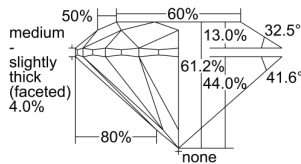

GIA®

FACSIMILE

GIA REPORT 6495682549

Verify this report at GIA.edu

GIA NATURAL DIAMOND DOSSIER®

June 19, 2024
GIA Report Number 6495682549
Shape and Cutting Style ..... Round Brilliant
Measurements ..... 4.42 - 4.45 x 2.72 mm

GRADING RESULTS

Carat Weight ..... 0.33 carat
Color Grade I
Clarity Grade VS1
Cut Grade ..... Excellent

ADDITIONAL GRADING INFORMATION

Polish ..... Excellent
Symmetry ..... Excellent
Fluorescence ..... None
Clarity Characteristics ..... Cloud
Inscription(s): GIA 6495682549

PROPORTIONS

Profile to actual proportions

GRADING SCALES

GIA COLOR SCALE	GIA CLARITY SCALE	GIA CUT SCALE	
D	FLAWLESS	EXCELLENT	
E	INTERNALLY FLAWLESS		
F		VVS₁	VERY GOOD
G	VVS₂		
H	VS₁	GOOD	
I	VS₂		
J	SI₁	FAIR	
K	SI₂		
L	I₁	POOR	
M	I₂		
N	I₃		
O			
P			
Q			
R			
S			
T			
U			
V			
W			
X			
Y			
Z