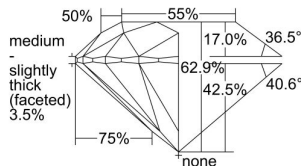

GIA®

FACSIMILE

GIA REPORT 6495590663

Verify this report at GIA.edu

GIA NATURAL DIAMOND DOSSIER®

June 06, 2024
GIA Report Number 6495590663
Shape and Cutting Style ..... Round Brilliant
Measurements ..... 4.70 - 4.71 x 2.96 mm

GRADING RESULTS

Carat Weight ..... 0.40 carat
Color Grade I
Clarity Grade VS1
Cut Grade ..... Excellent

ADDITIONAL GRADING INFORMATION

Polish ..... Excellent
Symmetry ..... Excellent
Fluorescence ..... Strong Blue
Clarity Characteristics ..... Cloud, Internal Graining
Inspection(s): GIA 6495590663

PROPORTIONS

Profile to actual proportions

GRADING SCALES

GIA COLOR SCALE	GIA CLARITY SCALE	GIA CUT SCALE	
COLOURLESS D	FLAWLESS	EXCELLENT	
E	INTERNALLY FLAWLESS		
F		VVS₁	VERY GOOD
G	VVS₂		
H	VS₁	GOOD	
I	VS₂		
J	SI₁	FAIR	
K	SI₂		
L	I₁	POOR	
M	I₂		
N	I₃		
O			
P			
Q			
R			
S			
T			
U			
V			
W			
X			
Y			
Z