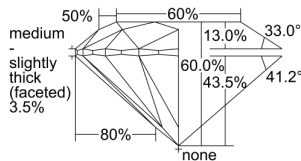

GIA®

FACSIMILE

GIA REPORT 6495565051

Verify this report at GIA.edu

GIA NATURAL DIAMOND DOSSIER®

June 19, 2024
GIA Report Number 6495565051
Shape and Cutting Style ..... Round Brilliant
Measurements ..... 4.36 - 4.37 x 2.62 mm

GRADING RESULTS

Carat Weight ..... 0.30 carat
Color Grade ..... H
Clarity Grade SI2
Cut Grade ..... Excellent

ADDITIONAL GRADING INFORMATION

Polish ..... Excellent
Symmetry ..... Excellent
Fluorescence ..... None
Clarity Characteristics ..... Cloud, Crystal
Inscription(s): GIA 6495565051

PROPORTIONS

Profile to actual proportions

GRADING SCALES

GIA COLOR SCALE	GIA CLARITY SCALE	GIA CUT SCALE	
D	FLAWLESS	EXCELLENT	
E	INTERNALLY FLAWLESS		
F		VVS₁	VERY GOOD
G	VVS₂		
H	VS₁	GOOD	
I	VS₂		
J	SI₁	FAIR	
K	SI₂		
L	I₁	POOR	
M	I₂		
N	I₃		
O			
P			
Q			
R			
S			
T			
U			
V			
W			
X			
Y			
Z