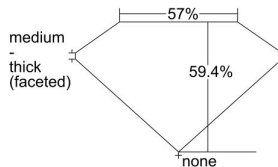

GIA®

FACSIMILE

GIA REPORT 6495470269

Verify this report at GIA.edu

GIA NATURAL DIAMOND DOSSIER®

May 27, 2024
GIA Report Number 6495470269
Shape and Cutting Style ..... Heart Brilliant
Measurements ..... 4.48 x 5.14 x 3.06 mm

GRADING RESULTS

Carat Weight ..... 0.41 carat
Color Grade ..... G
Clarity Grade VS1

ADDITIONAL GRADING INFORMATION

Polish ..... Excellent
Symmetry ..... Very Good
Fluorescence ..... Faint
Clarity Characteristics ..... Crystal, Cloud, Pinpoint
Inscription(s): GIA 6495470269

PROPORTIONS

Profile not to actual proportions

GRADING SCALES

GIA COLOR SCALE		GIA CLARITY SCALE			
COLORLESS	D	VERY VERY SLIGHTLY INCLUDED	FLAWLESS		
	E		INTERNALLY FLAWLESS		
	F	VERY SLIGHTLY INCLUDED	VVS₁		
	G		VVS₂		
	H		VS₁		
	NEAR COLORLESS	I	SLIGHTLY INCLUDED	VS₂	
		J		SI₁	
		FAINT	K	INCLUDED	SI₂
			L		I₁
			M		I₂
VERT LIGHT	N	INCLUDED	I₃		
	O				
	P				
	Q				
	R				
LIGHT	S				
	T				
	U				
	V				
	W				
X					
Y					
Z