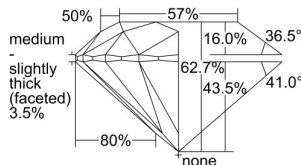

GIA®

FACSIMILE

GIA REPORT 6495234776

Verify this report at GIA.edu

GIA NATURAL DIAMOND DOSSIER®

April 30, 2024
GIA Report Number **6495234776**
Shape and Cutting Style ..... **Round Brilliant**
Measurements ..... **5.16 - 5.19 x 3.24 mm**

GRADING RESULTS

Carat Weight ..... **0.53 carat**
Color Grade ..... **E**
Clarity Grade **VS2**
Cut Grade ..... **Excellent**

ADDITIONAL GRADING INFORMATION

Polish ..... **Excellent**
Symmetry ..... **Excellent**
Fluorescence ..... **None**
Clarity Characteristics ..... **Crystal**
Inscription(s): **GIA 6495234776**

PROPORTIONS

Profile to actual proportions