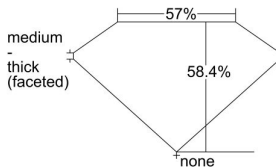

GIA®

FACSIMILE

GIA REPORT 6495217914

Verify this report at GIA.edu

GIA NATURAL DIAMOND DOSSIER®

April 30, 2024
GIA Report Number 6495217914
Shape and Cutting Style ..... Heart Brilliant
Measurements ..... 4.60 x 5.34 x 3.12 mm

GRADING RESULTS

Carat Weight ..... 0.44 carat
Color Grade ..... G
Clarity Grade VS1

ADDITIONAL GRADING INFORMATION

Polish ..... Excellent
Symmetry ..... Very Good
Fluorescence ..... None
Clarity Characteristics..... Crystal, Needle, Pinpoint
Inscription(s): GIA 6495217914

PROPORTIONS

Profile not to actual proportions

GRADING SCALES

GIA COLOR SCALE		GIA CLARITY SCALE			
COLORLESS	D	VERY VERY SLIGHTLY INCLUDED	FLAWLESS		
	E		INTERNALLY FLAWLESS		
	F	VERY SLIGHTLY INCLUDED	VVS₁		
	G		VVS₂		
	H		VS₁		
	NEAR COLORLESS	I	SLIGHTLY INCLUDED	VS₂	
		J		SI₁	
		FAINT	K	INCLUDED	SI₂
			L		I₁
			M		I₂
VERT LIGHT	N	LIGHT	I₃		
	O				
	P				
	Q				
	R