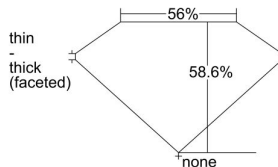

GIA®

FACSIMILE

GIA REPORT 6495217664

Verify this report at GIA.edu

GIA NATURAL DIAMOND DOSSIER®

April 30, 2024
GIA Report Number 6495217664
Shape and Cutting Style ..... Heart Brilliant
Measurements ..... 4.71 x 5.51 x 3.23 mm

GRADING RESULTS

Carat Weight ..... 0.50 carat
Color Grade ..... E
Clarity Grade VS1

ADDITIONAL GRADING INFORMATION

Polish ..... Excellent
Symmetry ..... Very Good
Fluorescence ..... Faint
Clarity Characteristics..... Crystal, Needle, Pinpoint
Inscription(s): GIA 6495217664

PROPORTIONS

Profile not to actual proportions

GRADING SCALES

GIA COLOR SCALE		GIA CLARITY SCALE			
COLORLESS	D	VERY VERY SLIGHTLY INCLUDED	FLAWLESS		
	E		INTERNALLY FLAWLESS		
	F	VERY SLIGHTLY INCLUDED	VVS₁		
	G		VVS₂		
	H		VS₁		
	NEAR COLORLESS	I	SLIGHTLY INCLUDED	VS₂	
		J		SI₁	
		FAINT	K	INCLUDED	SI₂
			L		I₁
			M		I₂
VERT LIGHT	N	LIGHT	I₃		
	O				
	P				
	Q				
	R