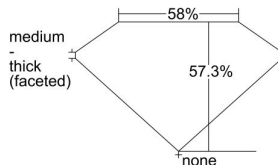

GIA®

FACSIMILE

GIA REPORT 6495166568

Verify this report at GIA.edu

GIA NATURAL DIAMOND DOSSIER®

April 24, 2024
GIA Report Number 6495166568
Shape and Cutting Style ..... Heart Brilliant
Measurements ..... 4.64 x 5.29 x 3.03 mm

GRADING RESULTS

Carat Weight ..... 0.43 carat
Color Grade ..... G
Clarity Grade VVS2

ADDITIONAL GRADING INFORMATION

Polish ..... Excellent
Symmetry ..... Good
Fluorescence ..... Faint
Clarity Characteristics..... Feather, Cloud, Needle, Pinpoint
Inscription(s): GIA 6495166568

PROPORTIONS

Profile not to actual proportions

GRADING SCALES

GIA COLOR SCALE		GIA CLARITY SCALE			
COLORLESS	D	VERY VERY SLIGHTLY INCLUDED	FLAWLESS		
	E		INTERNALLY FLAWLESS		
	F	VERY SLIGHTLY INCLUDED	VVS₁		
	G		VVS₂		
	H		VS₁		
	NEAR COLORLESS	I	SLIGHTLY INCLUDED	VS₂	
		J		SI₁	
		FAINT	K	INCLUDED	SI₂
			L		I₁
			M		I₂
VERT LIGHT	N	LIGHT	I₃		
	O				
	P				
	Q				
	R