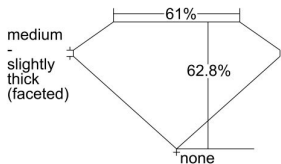

GIA®

FACSIMILE

GIA REPORT 6495157041

Verify this report at GIA.edu

GIA NATURAL DIAMOND DOSSIER®

April 24, 2024
GIA Report Number 6495157041
Shape and Cutting Style ..... Oval Brilliant
Measurements ..... 7.38 x 5.28 x 3.32 mm

GRADING RESULTS

Carat Weight ..... 0.81 carat
Color Grade ..... G
Clarity Grade SI1

ADDITIONAL GRADING INFORMATION

Polish ..... Excellent
Symmetry ..... Very Good
Fluorescence ..... None
Clarity Characteristics ..... Crystal, Cloud
Inscription(s): GIA 6495157041

PROPORTIONS

Profile not to actual proportions

GRADING SCALES

GIA COLOR SCALE		GIA CLARITY SCALE			
COLORLESS	D	VERY VERY SLIGHTLY INCLUDED	FLAWLESS		
	E		INTERNALLY FLAWLESS		
	F	VERY SLIGHTLY INCLUDED	VVS₁		
	G		VVS₂		
	H		VS₁		
	NEAR COLORLESS	I	SLIGHTLY INCLUDED	VS₂	
		J		SI₁	
		FAINT	K	INCLUDED	SI₂
			L		I₁
			M		I₂
VERT LIGHT	N	LIGHT	I₃		
	O				
	P				
	Q				
	R