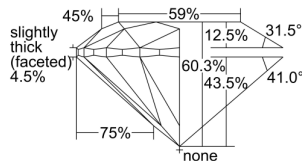

GIA®

FACSIMILE

GIA REPORT 6495145974

Verify this report at GIA.edu

GIA NATURAL DIAMOND DOSSIER®

April 23, 2024
GIA Report Number 6495145974
Shape and Cutting Style ..... Round Brilliant
Measurements ..... 4.80 - 4.82 x 2.90 mm

GRADING RESULTS

Carat Weight ..... 0.41 carat
Color Grade ..... E
Clarity Grade S11
Cut Grade ..... Excellent

ADDITIONAL GRADING INFORMATION

Polish ..... Excellent
Symmetry ..... Excellent
Fluorescence ..... Faint
Clarity Characteristics ..... Crystal
Inscription(s): GIA 6495145974

PROPORTIONS

Profile to actual proportions

GRADING SCALES

GIA COLOR SCALE	GIA CLARITY SCALE	GIA CUT SCALE	
D	FLAWLESS	EXCELLENT	
E	INTERNALLY FLAWLESS		
F		VVS₁	VERY GOOD
G	VVS₂		
H	VS₁	GOOD	
I	VS₂		
J	S1₁	FAIR	
K	S1₂		
L	I₁	POOR	
M	I₂		
N	I₃		
O			
P			
Q			
R			
S			
T			
U			
V			
W			
X			
Y			
Z