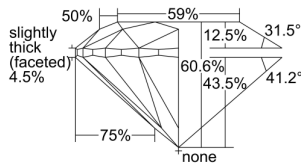

GIA®

FACSIMILE

GIA REPORT 6495145078

Verify this report at GIA.edu

GIA NATURAL DIAMOND DOSSIER®

April 25, 2024
GIA Report Number 6495145078
Shape and Cutting Style ..... Round Brilliant
Measurements ..... 4.49 - 4.51 x 2.73 mm

GRADING RESULTS

Carat Weight ..... 0.34 carat
Color Grade ..... G
Clarity Grade S11
Cut Grade ..... Excellent

ADDITIONAL GRADING INFORMATION

Polish ..... Excellent
Symmetry ..... Excellent
Fluorescence ..... None
Clarity Characteristics ..... Cloud, Crystal
Inscription(s): GIA 6495145078

PROPORTIONS

Profile to actual proportions

GRADING SCALES

GIA COLOR SCALE	GIA CLARITY SCALE	GIA CUT SCALE	
D	FLAWLESS	EXCELLENT	
E	INTERNALLY FLAWLESS		
F		VVS₁	VERY GOOD
G	VVS₂		
H	VS₁	GOOD	
I	VS₂		
J	S1₁	FAIR	
K	S1₂		
L	I₁	POOR	
M	I₂		
N	I₃		
O			
P			
Q			
R			
S			
T			
U			
V			
W			
X			
Y			
Z