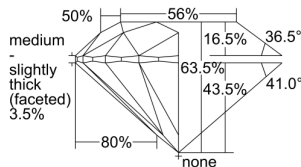

GIA®

FACSIMILE

GIA REPORT 6495144861

Verify this report at GIA.edu

GIA NATURAL DIAMOND DOSSIER®

April 25, 2024
GIA Report Number 6495144861
Shape and Cutting Style ..... Round Brilliant
Measurements ..... 5.03 - 5.06 x 3.21 mm

GRADING RESULTS

Carat Weight ..... 0.50 carat
Color Grade ..... H
Clarity Grade VS2
Cut Grade ..... Excellent

ADDITIONAL GRADING INFORMATION

Polish ..... Excellent
Symmetry ..... Excellent
Fluorescence ..... None
Clarity Characteristics ..... Cloud, Feather
Inscription(s): GIA 6495144861

PROPORTIONS

Profile to actual proportions