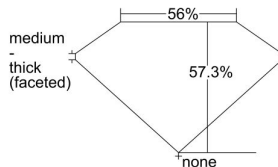

GIA®

FACSIMILE

GIA REPORT 6495140106

Verify this report at GIA.edu

GIA NATURAL DIAMOND DOSSIER®

April 19, 2024
GIA Report Number 6495140106
Shape and Cutting Style ..... Heart Brilliant
Measurements ..... 5.50 x 6.23 x 3.57 mm

GRADING RESULTS

Carat Weight ..... 0.71 carat
Color Grade I
Clarity Grade VS1

ADDITIONAL GRADING INFORMATION

Polish ..... Excellent
Symmetry ..... Excellent
Fluorescence ..... Faint
Clarity Characteristics ..... Crystal, Pinpoint
Inscription(s): GIA 6495140106

PROPORTIONS

Profile not to actual proportions

GRADING SCALES

GIA COLOR SCALE		GIA CLARITY SCALE			
COLORLESS	D	VERY VERY SLIGHTLY INCLUDED	FLAWLESS		
	E		INTERNALLY FLAWLESS		
	F	VERY SLIGHTLY INCLUDED	VVS₁		
	G		VVS₂		
	H		VS₁		
	NEAR COLORLESS	I	VERY SLIGHTLY INCLUDED	VS₂	
		J		SI₁	
		FAINT	K	SLIGHTLY INCLUDED	SI₂
			L		I₁
			M		I₂
VERY LIGHT			N	INCLUDED	I₃
			O		
			P		
	Q				
LIGHT	R				
	S				
	T				
	U				
	V				
	W				
	X				
	Y				
	Z