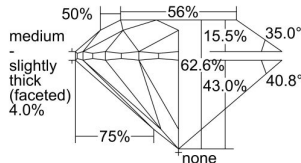

GIA®

FACSIMILE

GIA REPORT 6495077220

Verify this report at GIA.edu

GIA NATURAL DIAMOND DOSSIER®

April 23, 2024
GIA Report Number **6495077220**
Shape and Cutting Style ..... **Round Brilliant**
Measurements ..... **5.81 - 5.84 x 3.65 mm**

GRADING RESULTS

Carat Weight ..... **0.76 carat**
Color Grade ..... **G**
Clarity Grade **VS1**
Cut Grade ..... **Excellent**

ADDITIONAL GRADING INFORMATION

Polish ..... **Excellent**
Symmetry ..... **Excellent**
Fluorescence ..... **None**
Clarity Characteristics..... **Cloud**
Inscription(s): GIA 6495077220

PROPORTIONS

Profile to actual proportions