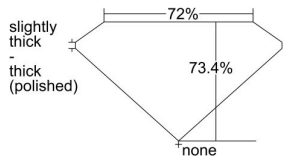

GIA®

FACSIMILE

GIA REPORT 6495077116

Verify this report at GIA.edu

GIA NATURAL DIAMOND DOSSIER®

April 22, 2024
GIA Report Number 6495077116
Shape and Cutting Style ..... Square Modified Brilliant
Measurements ..... 4.57 x 4.49 x 3.30 mm

GRADING RESULTS

Carat Weight ..... 0.54 carat
Color Grade ..... G
Clarity Grade SI1

ADDITIONAL GRADING INFORMATION

Polish ..... Excellent
Symmetry ..... Excellent
Fluorescence ..... None
Clarity Characteristics ..... Cloud, Crystal, Feather
Inscription(s): GIA 6495077116

PROPORTIONS

Profile not to actual proportions

GRADING SCALES

GIA COLOR SCALE		GIA CLARITY SCALE			
COLORLESS	D	VERY VERY SLIGHTLY INCLUDED	FLAWLESS		
	E		INTERNALLY FLAWLESS		
	F	VERY SLIGHTLY INCLUDED	VVS₁		
	G		VVS₂		
	H		VS₁		
	NEAR COLORLESS	I	SLIGHTLY INCLUDED	VS₂	
		J		SI₁	
		FAINT	K	INCLUDED	SI₂
			L		I₁
			M		I₂
VERY LIGHT	N	LIGHT	I₃		
	O				
	P				
	Q				
	R