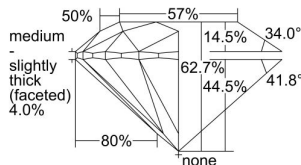

GIA®

FACSIMILE

GIA REPORT 6495059360

Verify this report at GIA.edu

GIA NATURAL DIAMOND DOSSIER®

April 12, 2024
GIA Report Number 6495059360
Shape and Cutting Style ..... Round Brilliant
Measurements ..... 4.32 - 4.34 x 2.72 mm

GRADING RESULTS

Carat Weight ..... 0.31 carat
Color Grade ..... E
Clarity Grade VS1
Cut Grade ..... Excellent

ADDITIONAL GRADING INFORMATION

Polish ..... Excellent
Symmetry ..... Excellent
Fluorescence ..... Medium Blue
Clarity Characteristics ..... Crystal, Pinpoint
Inscription(s): GIA 6495059360

PROPORTIONS

Profile to actual proportions

GRADING SCALES

GIA COLOR SCALE

COLORLESS	D
	E
	F
	G
	H
	I
	J
NEAR COLORLESS	K
	L
Faint	M
	N
	O
	P
	Q
	R
	S
	T
	U
	V
	W
	X
	Y
Light	Z

GIA CLARITY SCALE

VERY VERY SLIGHTLY INCLUDED	FLAWLESS
	INTERNALLY FLAWLESS
VERY SLIGHTLY INCLUDED	VVS₁
	VVS₂
SLIGHTLY INCLUDED	VS₁
	VS₂
INCLUDED	SI₁
	SI₂
	I₁
	I₂
	I₃

GIA CUT SCALE

EXCELLENT
VERY GOOD
GOOD
FAIR
POOR