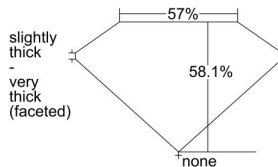

GIA®

FACSIMILE

GIA REPORT 6495056519

Verify this report at GIA.edu

GIA NATURAL DIAMOND DOSSIER®

April 11, 2024
GIA Report Number 6495056519
Shape and Cutting Style ..... Heart Brilliant
Measurements ..... 5.56 x 6.05 x 3.52 mm

GRADING RESULTS

Carat Weight ..... 0.70 carat
Color Grade I
Clarity Grade VS1

ADDITIONAL GRADING INFORMATION

Polish ..... Excellent
Symmetry ..... Very Good
Fluorescence ..... None
Clarity Characteristics..... Crystal, Cloud, Feather, Needle
Inscription(s): GIA 6495056519

PROPORTIONS

Profile not to actual proportions

GRADING SCALES

GIA COLOR SCALE		GIA CLARITY SCALE			
COLORLESS	D	VERY VERY SLIGHTLY INCLUDED	FLAWLESS		
	E		INTERNALLY FLAWLESS		
	F	VERY SLIGHTLY INCLUDED	VS₁		
	G		VS₂		
	H		VS₁		
	NEAR COLORLESS	I	SLIGHTLY INCLUDED	VS₂	
		J		SI₁	
		FAINT	K	INCLUDED	SI₂
			L		I₁
			M		I₂
VERT LIGHT	N	LIGHT	I₃		
	O				
	P				
	Q				
	R