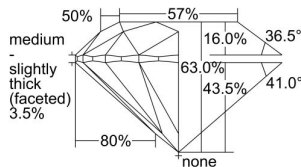

GIA®

FACSIMILE

GIA REPORT 6495051594

Verify this report at GIA.edu

GIA NATURAL DIAMOND DOSSIER®

April 18, 2024
GIA Report Number 6495051594
Shape and Cutting Style ..... Round Brilliant
Measurements ..... 4.68 - 4.70 x 2.95 mm

GRADING RESULTS

Carat Weight ..... 0.40 carat
Color Grade ..... E
Clarity Grade VS2
Cut Grade ..... Excellent

ADDITIONAL GRADING INFORMATION

Polish ..... Excellent
Symmetry ..... Excellent
Fluorescence ..... None
Clarity Characteristics ..... Cloud
Inscription(s): GIA 6495051594

PROPORTIONS

Profile to actual proportions