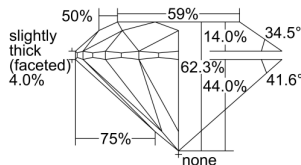

GIA®

FACSIMILE

GIA REPORT 6495012671

Verify this report at GIA.edu

GIA NATURAL DIAMOND DOSSIER®

April 09, 2024
GIA Report Number 6495012671
Shape and Cutting Style ..... Round Brilliant
Measurements ..... 4.30 - 4.33 x 2.69 mm

GRADING RESULTS

Carat Weight ..... 0.31 carat
Color Grade ..... E
Clarity Grade VS1
Cut Grade ..... Excellent

ADDITIONAL GRADING INFORMATION

Polish ..... Excellent
Symmetry ..... Excellent
Fluorescence ..... Medium Blue
Clarity Characteristics ..... Cloud
Inscription(s): GIA 6495012671

PROPORTIONS

Profile to actual proportions