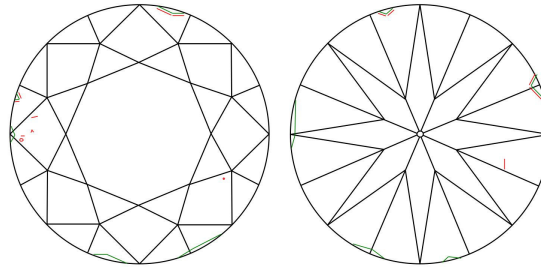

GIA NATURAL DIAMOND GRADING REPORT

July 11, 2024
 GIA Report Number 6492899191
 Shape and Cutting Style Round Brilliant
 Measurements 6.02 - 6.12 x 4.06 mm

GRADING RESULTS

Carat Weight 1.00 carat
 Color Grade D
 Clarity Grade VS2
 Cut Grade Good

ADDITIONAL GRADING INFORMATION

Polish Very Good
 Symmetry Very Good
 Fluorescence Faint
 Inscription(s): GIA 6492899191

Comments: Additional pinpoints, clouds and surface graining are not shown.

PROPORTIONS

Profile to actual proportions

CLARITY CHARACTERISTICS

KEY TO SYMBOLS*

-  Indented Natural
-  Crystal
-  Feather
-  Needle
-  Pinpoint
-  Natural

* Red symbols denote internal characteristics (inclusions). Green or black symbols denote external characteristics (blemishes). Diagram is an approximate representation of the diamond, and symbols shown indicate type, position, and approximate size of clarity characteristics. All clarity characteristics may not be shown. Details of finish are not shown.