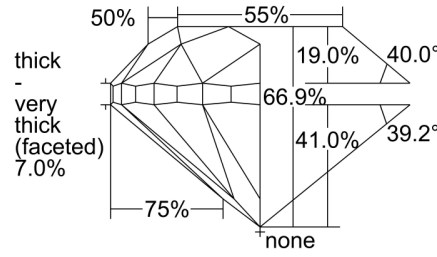

GIA NATURAL DIAMOND GRADING REPORT

July 11, 2024
 GIA Report Number 6492899191
 Shape and Cutting Style Round Brilliant
 Measurements 6.02 - 6.12 x 4.06 mm

GRADING RESULTS

Carat Weight 1.00 carat
 Color Grade D
 Clarity Grade VS2
 Cut Grade Good

Profile to actual proportions

CLARITY CHARACTERISTICS

KEY TO SYMBOLS*

-  Indented Natural
-  Crystal
-  Feather
-  Needle
-  Pinpoint
-  Natural

* Red symbols denote internal characteristics (inclusions). Green or black symbols denote external characteristics (blemishes). Diagram is an approximate representation of the diamond, and symbols shown indicate type, position, and approximate size of clarity characteristics. All clarity characteristics may not be shown. Details of finish are not shown.