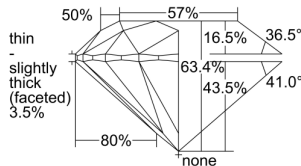

GIA®

FACSIMILE

GIA REPORT 6492898404

Verify this report at GIA.edu

GIA NATURAL DIAMOND DOSSIER®

July 11, 2024
GIA Report Number **6492898404**
Shape and Cutting Style ..... **Round Brilliant**
Measurements ..... **4.65 - 4.70 x 2.96 mm**

GRADING RESULTS

Carat Weight ..... **0.40 carat**
Color Grade ..... **H**
Clarity Grade **VS2**
Cut Grade ..... **Excellent**

ADDITIONAL GRADING INFORMATION

Polish ..... **Excellent**
Symmetry ..... **Very Good**
Fluorescence ..... **None**
Clarity Characteristics..... **Cloud, Crystal, Feather**
Inscription(s): **GIA 6492898404**

PROPORTIONS

Profile to actual proportions

GRADING SCALES

GIA COLOR SCALE	GIA CLARITY SCALE	GIA CUT SCALE	
D	FLAWLESS	EXCELLENT	
E	INTERNALLY FLAWLESS		
F		VVS₁	VERY GOOD
G	VVS₂		
H	VS₁	GOOD	
I	VS₂		
J	SI₁	FAIR	
K	SI₂		
L	I₁	POOR	
M			
N			
O	I₂		
P			
Q	I₃		
R			
S			
T			
U			
V			
W			
X			
Y			
Z