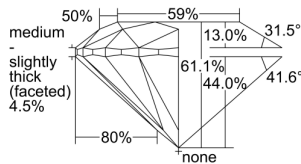

GIA®

FACSIMILE

GIA REPORT 6492897170

Verify this report at GIA.edu

GIA NATURAL DIAMOND DOSSIER®

July 11, 2024
GIA Report Number **6492897170**
Shape and Cutting Style ..... **Round Brilliant**
Measurements ..... **4.75 - 4.79 x 2.92 mm**

GRADING RESULTS

Carat Weight ..... **0.40 carat**
Color Grade ..... **E**
Clarity Grade **S11**
Cut Grade ..... **Excellent**

ADDITIONAL GRADING INFORMATION

Polish ..... **Very Good**
Symmetry ..... **Excellent**
Fluorescence ..... **None**
Clarity Characteristics..... **Cloud, Crystal**
Inscription(s): **GIA 6492897170**

PROPORTIONS

Profile to actual proportions

GRADING SCALES

GIA COLOR SCALE	GIA CLARITY SCALE	GIA CUT SCALE	
D	FLAWLESS	EXCELLENT	
E	INTERNALLY FLAWLESS		
F		VVS₁	VERY GOOD
G	VVS₂		
H	VS₁	GOOD	
I	VS₂		
J	S1₁	FAIR	
K	S1₂		
L	I₁	POOR	
M	I₂		
N	I₃		
O			
P			
Q			
R			
S			
T			
U			
V			
W			
X			
Y			
Z