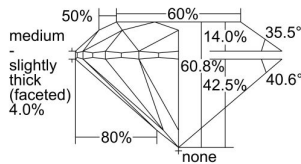

GIA®

FACSIMILE

GIA REPORT 6492823294

Verify this report at GIA.edu

GIA NATURAL DIAMOND DOSSIER®

July 03, 2024
GIA Report Number **6492823294**
Shape and Cutting Style ..... **Round Brilliant**
Measurements ..... **4.30 - 4.32 x 2.62 mm**

GRADING RESULTS

Carat Weight ..... **0.30 carat**
Color Grade ..... **E**
Clarity Grade **S12**
Cut Grade ..... **Excellent**

ADDITIONAL GRADING INFORMATION

Polish ..... **Excellent**
Symmetry ..... **Excellent**
Fluorescence ..... **Faint**
Clarity Characteristics ..... **Crystal, Cloud**
Inscription(s): **GIA 6492823294**

PROPORTIONS

Profile to actual proportions

GRADING SCALES

GIA COLOR SCALE	GIA CLARITY SCALE	GIA CUT SCALE	
D	FLAWLESS	EXCELLENT	
E	INTERNALLY FLAWLESS		
F		VVS₁	VERY GOOD
G	VVS₂		
H	VS₁	GOOD	
I	VS₂		
J	S1₁	FAIR	
K	S1₂		
L	I₁	POOR	
M	I₂		
N	I₃		
O			
P			
Q			
R			
S			
T			
U			
V			
W			
X			
Y			
Z