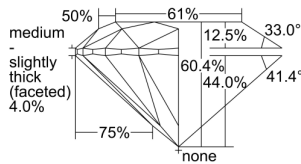

GIA®

FACSIMILE

GIA REPORT 6492563462

Verify this report at GIA.edu

GIA NATURAL DIAMOND DOSSIER®

June 04, 2024
GIA Report Number 6492563462
Shape and Cutting Style ..... Round Brilliant
Measurements ..... 5.12 - 5.15 x 3.10 mm

GRADING RESULTS

Carat Weight ..... 0.50 carat
Color Grade ..... H
Clarity Grade S11
Cut Grade ..... Excellent

ADDITIONAL GRADING INFORMATION

Polish ..... Excellent
Symmetry ..... Excellent
Fluorescence ..... None
Clarity Characteristics ..... Crystal, Feather
Inscription(s): GIA 6492563462

PROPORTIONS

Profile to actual proportions

GRADING SCALES

GIA COLOR SCALE	GIA CLARITY SCALE	GIA CUT SCALE	
D	FLAWLESS	EXCELLENT	
E	INTERNALLY FLAWLESS		
F		VVS₁	VERY GOOD
G	VVS₂		
H	VS₁	GOOD	
I	VS₂		
J	S1₁	FAIR	
K	S1₂		
L	I₁	POOR	
M	I₂		
N	I₃		
O			
P			
Q			
R			
S			
T			
U			
V			
W			
X			
Y			
Z