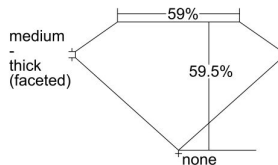

GIA®

FACSIMILE

GIA REPORT 6492560680

Verify this report at GIA.edu

GIA NATURAL DIAMOND DOSSIER®

June 04, 2024
GIA Report Number **6492560680**
Shape and Cutting Style ..... **Heart Brilliant**
Measurements ..... **5.73 x 6.74 x 4.01 mm**

GRADING RESULTS

Carat Weight ..... **0.90 carat**
Color Grade ..... **H**
Clarity Grade **VVS2**

ADDITIONAL GRADING INFORMATION

Polish ..... **Excellent**
Symmetry ..... **Very Good**
Fluorescence ..... **None**
Clarity Characteristics..... **Pinpoint, Feather**
Inscription(s): **GIA 6492560680**

PROPORTIONS

Profile not to actual proportions

GRADING SCALES

GIA COLOR SCALE		GIA CLARITY SCALE				
COLORLESS	D	VERY VERY SLIGHTLY INCLUDED	FLAWLESS			
	E		INTERNALLY FLAWLESS			
	F		VVS₁			
	NEAR COLORLESS	G	VVS₂			
		H	VERY SLIGHTLY INCLUDED	VS₁		
		I		VS₂		
		FAINT	J	SLIGHTLY INCLUDED	SI₁	
			K		SI₂	
			L		INCLUDED	I₁
			M	I₂		
VERT LIGHT	N			I₃		
	O					
	P					
	Q					
	R					
LIGHT	S					
	T					
	U					
	V					
	W					
	X					
	Y					
	Z