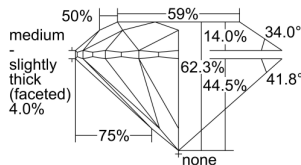

GIA®

FACSIMILE

GIA REPORT 6492558696

Verify this report at GIA.edu

GIA NATURAL DIAMOND DOSSIER®

June 04, 2024
GIA Report Number 6492558696
Shape and Cutting Style ..... Round Brilliant
Measurements ..... 5.09 - 5.14 x 3.19 mm

GRADING RESULTS

Carat Weight ..... 0.51 carat
Color Grade ..... G
Clarity Grade S11
Cut Grade ..... Excellent

ADDITIONAL GRADING INFORMATION

Polish ..... Excellent
Symmetry ..... Excellent
Fluorescence ..... Strong Blue
Clarity Characteristics ..... Crystal, Cloud
Inscription(s): GIA 6492558696

PROPORTIONS

Profile to actual proportions

GRADING SCALES

GIA COLOR SCALE	GIA CLARITY SCALE	GIA CUT SCALE	
D	FLAWLESS	EXCELLENT	
E	INTERNALLY FLAWLESS		
F		VVS₁	VERY GOOD
G	VVS₂		
H	VS₁	GOOD	
I	VS₂		
J	S1₁	FAIR	
K	S1₂		
L	I₁	POOR	
M	I₂		
N	I₃		
O			
P			
Q			
R			
S			
T			
U			
V			
W			
X			
Y			
Z