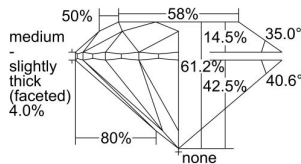

GIA®

FACSIMILE

GIA REPORT 6492529126

Verify this report at GIA.edu

GIA NATURAL DIAMOND DOSSIER®

May 31, 2024
GIA Report Number 6492529126
Shape and Cutting Style ..... Round Brilliant
Measurements ..... 5.19 - 5.21 x 3.18 mm

GRADING RESULTS

Carat Weight ..... 0.53 carat
Color Grade ..... J
Clarity Grade VS1
Cut Grade ..... Excellent

ADDITIONAL GRADING INFORMATION

Polish ..... Excellent
Symmetry ..... Excellent
Fluorescence ..... Faint
Clarity Characteristics ..... Crystal, Pinpoint
Inscription(s): GIA 6492529126

PROPORTIONS

Profile to actual proportions

GRADING SCALES

GIA COLOR SCALE	GIA CLARITY SCALE	GIA CUT SCALE	
D	FLAWLESS	EXCELLENT	
E	INTERNALLY FLAWLESS		
F		VVS₁	VERY GOOD
G	VVS₂		
H	VS₁	GOOD	
I	VS₂		
J	SI₁	FAIR	
K	SI₂		
L	I₁	POOR	
M	I₂		
N	I₃		
O			
P			
Q			
R			
S			
T			
U			
V			
W			
X			
Y			
Z