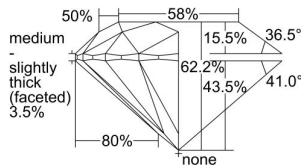

GIA®

FACSIMILE

GIA REPORT 6492468207

Verify this report at GIA.edu

GIA NATURAL DIAMOND DOSSIER®

May 28, 2024
GIA Report Number **6492468207**
Shape and Cutting Style ..... **Round Brilliant**
Measurements ..... **5.16 - 5.19 x 3.22 mm**

GRADING RESULTS

Carat Weight ..... **0.53 carat**
Color Grade ..... **F**
Clarity Grade **S11**
Cut Grade ..... **Excellent**

ADDITIONAL GRADING INFORMATION

Polish ..... **Excellent**
Symmetry ..... **Excellent**
Fluorescence ..... **None**
Clarity Characteristics ..... **Cloud**
Inscription(s): **GIA 6492468207**

PROPORTIONS

Profile to actual proportions