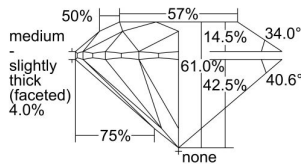

GIA®

FACSIMILE

GIA REPORT 6492439616

Verify this report at GIA.edu

GIA NATURAL DIAMOND DOSSIER®

May 23, 2024
GIA Report Number 6492439616
Shape and Cutting Style ..... Round Brilliant
Measurements ..... 5.10 - 5.14 x 3.13 mm

GRADING RESULTS

Carat Weight ..... 0.50 carat
Color Grade ..... D
Clarity Grade VS1
Cut Grade ..... Excellent

ADDITIONAL GRADING INFORMATION

Polish ..... Excellent
Symmetry ..... Excellent
Fluorescence ..... Faint
Clarity Characteristics ..... Crystal
Inscription(s): GIA 6492439616

PROPORTIONS

Profile to actual proportions

GRADING SCALES

GIA COLOR SCALE

COLORLESS	D
	E
	F
	G
	H
	I
	J
NEAR COLORLESS	K
	L
FAIN	M
	N
	O
	P
VERY LIGHT	Q
	R
	S
	T
	U
	V
	W
	X
	Y
LIGHT	Z

GIA CLARITY SCALE

FLAWLESS	VERY VERY SLIGHTLY INCLUDED	VS₁	VS₂	VS₁	VS₂	SL₁	SL₂	I₁	I₂	I₃		
											FLAWLESS	INTERNALLY FLAWLESS

GIA CUT SCALE

EXCELLENT
VERY GOOD
GOOD
FAIR
POOR