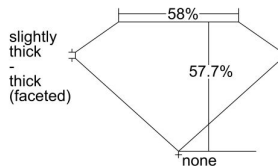

GIA®

FACSIMILE

GIA REPORT 6492237816

Verify this report at GIA.edu

GIA NATURAL DIAMOND DOSSIER®

May 02, 2024
GIA Report Number 6492237816
Shape and Cutting Style ..... Heart Brilliant
Measurements ..... 4.16 x 4.84 x 2.79 mm

GRADING RESULTS

Carat Weight ..... 0.32 carat
Color Grade ..... D
Clarity Grade ..... Internally Flawless

ADDITIONAL GRADING INFORMATION

Polish ..... Excellent
Symmetry ..... Excellent
Fluorescence ..... None
Clarity Characteristics... Surface Graining, Minor Details of Polish
Inscription(s): GIA 6492237816

PROPORTIONS

Profile not to actual proportions

GRADING SCALES

GIA COLOR SCALE		GIA CLARITY SCALE		
NEAR COLORLESS	D	VERY VERY SLIGHTLY INCLUDED	FLAWLESS	
	E		INTERNALLY FLAWLESS	
	F		VVS₁	
	FANT	G	VVS₂	
		H	VS₁	
		I	VS₂	
		J	SI₁	
		K	SI₂	
	LIGHT	L	INCLUDED	I₁
		M		I₂
N		I₃		
O		NOT GRADED		
P				
Q				
R				
S				
T				
U				
V				
W				
X				
Y				
Z