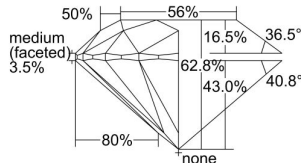

GIA®

FACSIMILE

GIA REPORT 6492228582

Verify this report at GIA.edu

GIA NATURAL DIAMOND DOSSIER®

April 30, 2024
GIA Report Number **6492228582**
Shape and Cutting Style ..... **Round Brilliant**
Measurements ..... **5.07 - 5.09 x 3.19 mm**

GRADING RESULTS

Carat Weight ..... **0.51 carat**
Color Grade ..... **F**
Clarity Grade **VS1**
Cut Grade ..... **Excellent**

ADDITIONAL GRADING INFORMATION

Polish ..... **Excellent**
Symmetry ..... **Excellent**
Fluorescence ..... **Faint**
Clarity Characteristics..... **Crystal, Needle, Pinpoint**
Inscription(s): **GIA 6492228582**

PROPORTIONS

Profile to actual proportions

GRADING SCALES

GIA COLOR SCALE	GIA CLARITY SCALE	GIA CUT SCALE	
D	FLAWLESS	EXCELLENT	
E	INTERNALLY FLAWLESS		
F		VVS₁	VERY GOOD
G	VVS₂		
H	VS₁	GOOD	
I	VS₂		
J	SI₁	FAIR	
K	SI₂		
L	I₁	POOR	
M	I₂		
N	I₃		
O			
P			
Q			
R			
S			
T			
U			
V			
W			
X			
Y			
Z