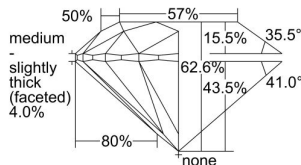

GIA®

FACSIMILE

GIA REPORT 6492213576

Verify this report at GIA.edu

GIA NATURAL DIAMOND DOSSIER®

April 30, 2024
GIA Report Number **6492213576**
Shape and Cutting Style ..... **Round Brilliant**
Measurements ..... **5.16 - 5.18 x 3.24 mm**

GRADING RESULTS

Carat Weight ..... **0.53 carat**
Color Grade ..... **D**
Clarity Grade **VS2**
Cut Grade ..... **Excellent**

ADDITIONAL GRADING INFORMATION

Polish ..... **Excellent**
Symmetry ..... **Excellent**
Fluorescence ..... **None**
Clarity Characteristics..... **Crystal, Cloud**
Inscription(s): **GIA 6492213576**

PROPORTIONS

Profile to actual proportions

GRADING SCALES

GIA COLOR SCALE	GIA CLARITY SCALE	GIA CUT SCALE	
D	FLAWLESS	EXCELLENT	
E	INTERNALLY FLAWLESS		
F		VVS₁	VERY GOOD
G	VVS₂		
H	VS₁	GOOD	
I	VS₂		
J	SI₁	FAIR	
K	SI₂		
L	I₁	POOR	
M	I₂		
N	I₃		
O			
P			
Q			
R			
S			
T			
U			
V			
W			
X			
Y			
Z