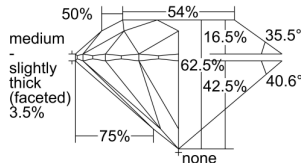

GIA®

FACSIMILE

GIA REPORT 6492177416

Verify this report at GIA.edu

GIA NATURAL DIAMOND DOSSIER®

April 24, 2024
GIA Report Number 6492177416
Shape and Cutting Style ..... Round Brilliant
Measurements ..... 5.05 - 5.09 x 3.17 mm

GRADING RESULTS

Carat Weight ..... 0.50 carat
Color Grade ..... F
Clarity Grade VVS1
Cut Grade ..... Excellent

ADDITIONAL GRADING INFORMATION

Polish ..... Excellent
Symmetry ..... Very Good
Fluorescence ..... None
Clarity Characteristics ..... Pinpoint
Inscription(s): GIA 6492177416

PROPORTIONS

Profile to actual proportions

GRADING SCALES

GIA COLOR SCALE	GIA CLARITY SCALE	GIA CUT SCALE
COLORESS	FLAWLESS	EXCELLENT
D	INTERNALLY FLAWLESS	
E	VVS₁	VERY GOOD
F		
G	VVS₂	
H	VS₁	GOOD
I		
J	VS₂	
K	SI₁	FAIR
L		
M	SI₂	
N	I₁	POOR
O		
P	I₂	
Q	I₃	
R		
S		
T		
U		
V		
W		
X		
Y		
Z