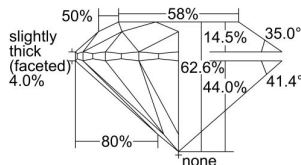

GIA®

FACSIMILE

GIA REPORT 6492145993

Verify this report at GIA.edu

GIA NATURAL DIAMOND DOSSIER®

April 23, 2024
GIA Report Number 6492145993
Shape and Cutting Style ..... Round Brilliant
Measurements ..... 4.39 - 4.42 x 2.76 mm

GRADING RESULTS

Carat Weight ..... 0.33 carat
Color Grade ..... H
Clarity Grade VS1
Cut Grade ..... Excellent

ADDITIONAL GRADING INFORMATION

Polish ..... Excellent
Symmetry ..... Excellent
Fluorescence ..... None
Clarity Characteristics ..... Crystal
Inscription(s): GIA 6492145993

PROPORTIONS

Profile to actual proportions

GRADING SCALES

GIA COLOR SCALE	GIA CLARITY SCALE	GIA CUT SCALE	
D	FLAWLESS	EXCELLENT	
E	INTERNALLY FLAWLESS		
F		VVS₁	VERY GOOD
G	VVS₂		
H	VS₁	GOOD	
I	VS₂		
J	SI₁	FAIR	
K	SI₂		
L	I₁	POOR	
M	I₂		
N	I₃		
O			
P			
Q			
R			
S			
T			
U			
V			
W			
X			
Y			
Z