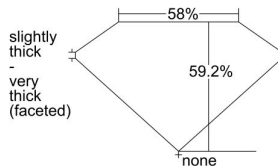

GIA®

FACSIMILE

GIA REPORT 6492090259

Verify this report at GIA.edu

GIA NATURAL DIAMOND DOSSIER®

April 16, 2024
GIA Report Number 6492090259
Shape and Cutting Style ..... Heart Brilliant
Measurements ..... 4.37 x 5.09 x 3.02 mm

GRADING RESULTS

Carat Weight ..... 0.41 carat
Color Grade ..... G
Clarity Grade VS1

ADDITIONAL GRADING INFORMATION

Polish ..... Excellent
Symmetry ..... Very Good
Fluorescence ..... Medium Blue
Clarity Characteristics ..... Crystal, Pinpoint
Inscription(s): GIA 6492090259

PROPORTIONS

Profile not to actual proportions

GRADING SCALES

GIA COLOR SCALE		GIA CLARITY SCALE			
COLORLESS	D	VERY VERY SLIGHTLY INCLUDED	FLAWLESS		
	E		INTERNALLY FLAWLESS		
	F	VERY SLIGHTLY INCLUDED	VS₁		
	G		VS₂		
	H		VS₁		
	NEAR COLORLESS	I	SLIGHTLY INCLUDED	VS₂	
		J		SI₁	
		FAINT	K	INCLUDED	SI₂
			L		I₁
			M		I₂
VERT LIGHT	N	LIGHT	I₃		
	O				
	P				
	Q				
	R