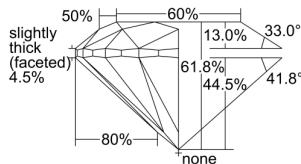

GIA®

FACSIMILE

GIA REPORT 6492049573

Verify this report at GIA.edu

GIA NATURAL DIAMOND DOSSIER®

April 18, 2024
GIA Report Number **6492049573**
Shape and Cutting Style ..... **Round Brilliant**
Measurements ..... **5.70 - 5.74 x 3.53 mm**

GRADING RESULTS

Carat Weight ..... **0.71 carat**
Color Grade ..... **G**
Clarity Grade **VS2**
Cut Grade ..... **Excellent**

ADDITIONAL GRADING INFORMATION

Polish ..... **Excellent**
Symmetry ..... **Excellent**
Fluorescence ..... **None**
Clarity Characteristics..... **Cloud, Crystal**
Inscription(s): **GIA 6492049573**

PROPORTIONS

Profile to actual proportions

GRADING SCALES

GIA COLOR SCALE	GIA CLARITY SCALE	GIA CUT SCALE	
D	FLAWLESS	EXCELLENT	
E	INTERNALLY FLAWLESS		
F		VVS₁	VERY GOOD
G	VVS₂		
H	VS₁	GOOD	
I	VS₂		
J	SI₁	FAIR	
K	SI₂		
L	I₁	POOR	
M	I₂		
N	I₃		
O			
P			
Q			
R			
S			
T			
U			
V			
W			
X			
Y			
Z