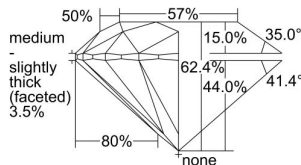

GIA®

FACSIMILE

GIA REPORT 6491872756

Verify this report at GIA.edu

GIA NATURAL DIAMOND DOSSIER®

July 09, 2024
GIA Report Number **6491872756**
Shape and Cutting Style ..... **Round Brilliant**
Measurements ..... **4.47 - 4.49 x 2.80 mm**

GRADING RESULTS

Carat Weight ..... **0.34 carat**
Color Grade ..... **E**
Clarity Grade **VS2**
Cut Grade ..... **Excellent**

ADDITIONAL GRADING INFORMATION

Polish ..... **Excellent**
Symmetry ..... **Excellent**
Fluorescence ..... **None**
Clarity Characteristics..... **Crystal, Cloud**
Inscription(s): **GIA 6491872756**

PROPORTIONS

Profile to actual proportions

GRADING SCALES

GIA COLOR SCALE	GIA CLARITY SCALE	GIA CUT SCALE
D	FLAWLESS	EXCELLENT
E	INTERNALLY FLAWLESS	
F	VVS₁	VERY GOOD
G		
H	VS₁	GOOD
I		
J	VS₂	FAIR
K		
L	SI₁	POOR
M		
N	I₁	
O		
P	I₂	
Q		
R	I₃	
S		
T		
U		
V		
W		
X		
Y		
Z