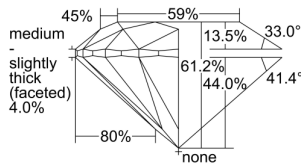

GIA®

FACSIMILE

GIA REPORT 6491745808

Verify this report at GIA.edu

GIA NATURAL DIAMOND DOSSIER®

June 25, 2024
GIA Report Number **6491745808**
Shape and Cutting Style ..... **Round Brilliant**
Measurements ..... **3.92 - 3.95 x 2.41 mm**

GRADING RESULTS

Carat Weight ..... **0.23 carat**
Color Grade ..... **E**
Clarity Grade ..... **Internally Flawless**
Cut Grade ..... **Excellent**

ADDITIONAL GRADING INFORMATION

Polish ..... **Excellent**
Symmetry ..... **Excellent**
Fluorescence ..... **Faint**
Clarity Characteristics ..... **Minor Details of Polish**
Inscription(s): **GIA 6491745808**

PROPORTIONS

Profile to actual proportions

GRADING SCALES

GIA COLOR SCALE	GIA CLARITY SCALE	GIA CUT SCALE	
D	FLAWLESS	EXCELLENT	
E	INTERNALLY FLAWLESS		
F		VVS₁	VERY GOOD
G	VVS₂		
H	VS₁	GOOD	
I	VS₂		
J	SI₁	FAIR	
K	SI₂		
L	I₁	POOR	
M	I₂		
N	I₃		
O			
P			
Q			
R			
S			
T			
U			
V			
W			
X			
Y			
Z