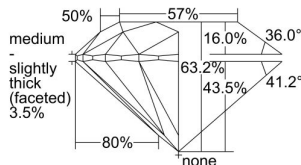

GIA®

FACSIMILE

GIA REPORT 6491439647

Verify this report at GIA.edu

GIA NATURAL DIAMOND DOSSIER®

May 23, 2024
GIA Report Number **6491439647**
Shape and Cutting Style ..... **Round Brilliant**
Measurements ..... **5.37 - 5.41 x 3.41 mm**

GRADING RESULTS

Carat Weight ..... **0.61 carat**
Color Grade ..... **E**
Clarity Grade **VS2**
Cut Grade ..... **Excellent**

ADDITIONAL GRADING INFORMATION

Polish ..... **Excellent**
Symmetry ..... **Excellent**
Fluorescence ..... **Faint**
Clarity Characteristics..... **Cloud**
Inscription(s): **GIA 6491439647**

PROPORTIONS

Profile to actual proportions

GRADING SCALES

GIA COLOR SCALE

COLOURESS	D
	E
	F
	G
	H
	I
	J
NEAR COLOURESS	K
	L
FAINT	M
	N
	O
	P
	Q
VERY LIGHT	R
	S
	T
	U
	V
	W
	X
	Y
LIGHT	Z

GIA CLARITY SCALE

VERY VERY SLIGHTLY INCLUDED	FLAWLESS
	INTERNALLY FLAWLESS
VERY SLIGHTLY INCLUDED	VVS₁
	VVS₂
SLIGHTLY INCLUDED	VS₁
	VS₂
INCLUDED	SI₁
	SI₂
	I₁
	I₂
	I₃

GIA CUT SCALE

EXCELLENT
VERY GOOD
GOOD
FAIR
POOR