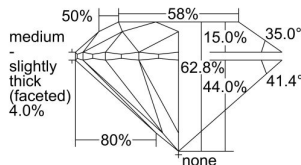

GIA®

FACSIMILE

GIA REPORT 6491149473

Verify this report at GIA.edu

GIA NATURAL DIAMOND DOSSIER®

April 25, 2024
GIA Report Number **6491149473**
Shape and Cutting Style ..... **Round Brilliant**
Measurements ..... **4.77 - 4.80 x 3.01 mm**

GRADING RESULTS

Carat Weight ..... **0.42 carat**
Color Grade ..... **G**
Clarity Grade **S11**
Cut Grade ..... **Excellent**

ADDITIONAL GRADING INFORMATION

Polish ..... **Excellent**
Symmetry ..... **Excellent**
Fluorescence ..... **Faint**
Clarity Characteristics ..... **Cloud**
Inscription(s): **GIA 6491149473**

PROPORTIONS

Profile to actual proportions

GRADING SCALES

GIA COLOR SCALE

COLORED	D
	E
	F
	G
	H
	I
	J
NEAR COLORLESS	K
	L
	M
	N
	O
	P
	Q
	R
	S
	T
	U
	V
	W
	X
	Y
	Z

GIA CLARITY SCALE

FLAWLESS	INTERNAL FLAWLESS	
		FLAWLESS
VERY VERY SLIGHTLY INCLUDED	VVS₁	
	VVS₂	
VERY SLIGHTLY INCLUDED	VS₁	
	VS₂	
SLIGHTLY INCLUDED	SI₁	
	SI₂	
INCLUDED	I₁	
	I₂	
	I₃	

GIA CUT SCALE

EXCELLENT
VERY GOOD
GOOD
FAIR
POOR