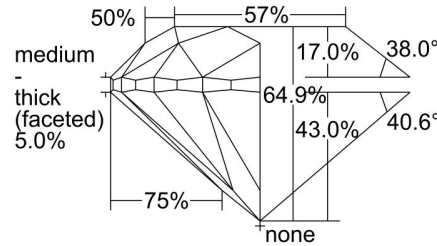

GIA NATURAL DIAMOND GRADING REPORT

April 11, 2024
 GIA Report Number 6491046466
 Shape and Cutting Style Round Brilliant
 Measurements 6.19 - 6.26 x 4.04 mm

GRADING RESULTS

Carat Weight 1.00 carat
 Color Grade H
 Clarity Grade SI1
 Cut Grade Very Good

ADDITIONAL GRADING INFORMATION

Polish Excellent
 Symmetry Very Good
 Fluorescence None
 Inscription(s): GIA 6491046466

Comments: Additional twinning wisps, clouds, pinpoints, internal graining and surface graining are not shown.

PROPORTIONS

Profile to actual proportions

CLARITY CHARACTERISTICS

KEY TO SYMBOLS*

- Twinning Wisp
- Feather
- Crystal
- Indented Natural
- Needle

* Red symbols denote internal characteristics (inclusions). Green or black symbols denote external characteristics (blemishes). Diagram is an approximate representation of the diamond, and symbols shown indicate type, position, and approximate size of clarity characteristics. All clarity characteristics may not be shown. Details of finish are not shown.