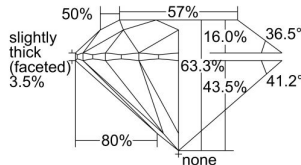

GIA®

FACSIMILE

GIA REPORT 6491007975

Verify this report at GIA.edu

GIA NATURAL DIAMOND DOSSIER®

April 05, 2024
GIA Report Number **6491007975**
Shape and Cutting Style ..... **Round Brilliant**
Measurements ..... **5.97 - 6.02 x 3.80 mm**

GRADING RESULTS

Carat Weight ..... **0.85 carat**
Color Grade ..... **D**
Clarity Grade **VVS1**
Cut Grade ..... **Excellent**

ADDITIONAL GRADING INFORMATION

Polish ..... **Excellent**
Symmetry ..... **Excellent**
Fluorescence ..... **None**
Clarity Characteristics ..... **Cloud, Internal Graining**
Inscription(s): **GIA 6491007975**

PROPORTIONS

Profile to actual proportions

GRADING SCALES

GIA COLOR SCALE	GIA CLARITY SCALE	GIA CUT SCALE	
D	FLAWLESS	EXCELLENT	
E	INTERNALLY FLAWLESS		
F		VVS₁	VERY GOOD
G	VVS₂		
H	VS₁	GOOD	
I	VS₂		
J	SI₁	FAIR	
K	SI₂		
L	I₁	POOR	
M	I₂		
N	I₃		
O			
P			
Q			
R			
S			
T			
U			
V			
W			
X			
Y			
Z