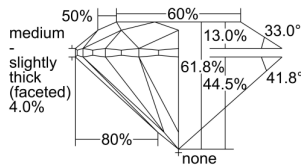

GIA®

FACSIMILE

GIA REPORT 6485983002

Verify this report at GIA.edu

GIA NATURAL DIAMOND DOSSIER®

April 05, 2024
GIA Report Number **6485983002**
Shape and Cutting Style ..... **Round Brilliant**
Measurements ..... **5.09 - 5.11 x 3.15 mm**

GRADING RESULTS

Carat Weight ..... **0.50 carat**
Color Grade ..... **G**
Clarity Grade **VS1**
Cut Grade ..... **Excellent**

ADDITIONAL GRADING INFORMATION

Polish ..... **Excellent**
Symmetry ..... **Excellent**
Fluorescence ..... **Strong Blue**
Clarity Characteristics..... **Cloud, Internal Graining**
Inscription(s): **GIA 6485983002**

PROPORTIONS

Profile to actual proportions

GRADING SCALES

GIA COLOR SCALE	GIA CLARITY SCALE	GIA CUT SCALE
COLOURLESS	FLAWLESS	EXCELLENT
D	INTERNALLY FLAWLESS	
E	VVS₁	VERY GOOD
F		
G	VVS₂	
H	VS₁	GOOD
I	VS₂	
J	SI₁	FAIR
K		
L	SI₂	
M	I₁	POOR
N		
O	I₂	
P	I₃	
Q		
R		
S		
T		
U		
V		
W		
X		
Y		
Z